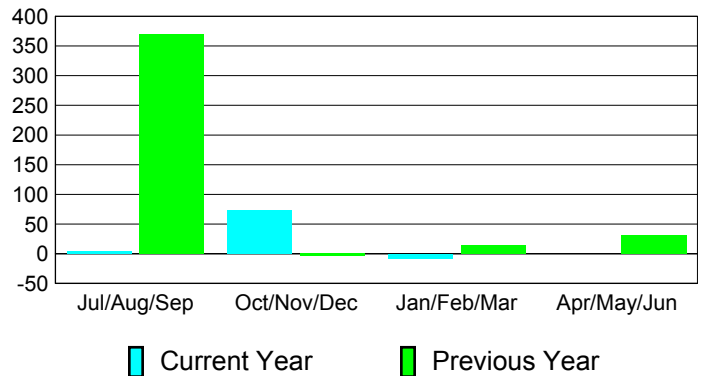

Membership Results
2010-2011

Membership
2009-2010

Month	Net Memb Goal	Actual New Memb	Actual Dropped Memb	Gain/Loss of Memb	Gain/Loss of Memb
Jul/Aug/Sep	30	19	-14	5	369
Oct/Nov/Dec	105	95	-22	73	-4
Jan/Feb/Mar	5	0	-8	-8	14
Apr/May/June	5	0	0	0	31
Totals	145	114	-44	70	410

Membership Results 2010-2011

Goal, New, Dropped, Gain/Loss

Comparison of Membership Gain/Loss

Current Year Compared to the Previous Year

Gender Comparison 2010-2011

Jul/Aug/Sep

Oct/Nov/Dec

Jan/Feb/Mar

Apr/May/June

Male

Female