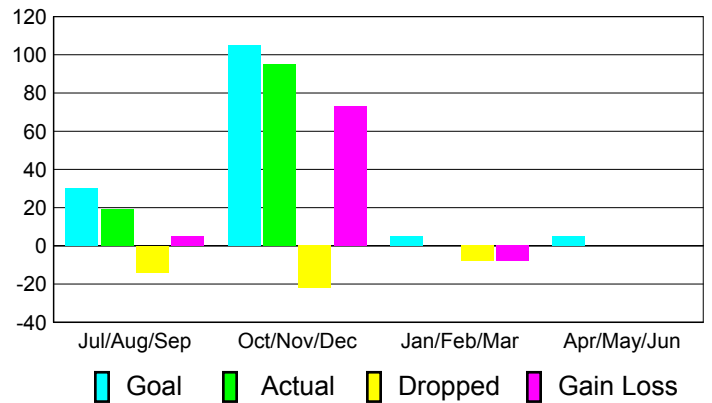

Membership Results 2010-2011

Goal, New, Dropped, Gain/Loss

Comparison of Membership Gain/Loss

Current Year Compared to the Previous Year