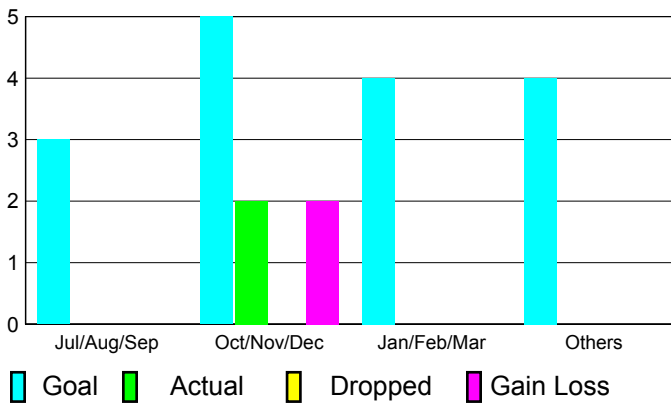

2010-2011 GMT Reports for District (or Undistricted) **District 383**

GMT: **PAUL CHOR HO FAN**

Location: **CHINA**

GMT CA: **5**

CLUBS

Club Results
2010-2011

Clubs
2009-2010

Month	New Club Goal	Actual New Clubs	Actual Dropped Clubs	Gain/Loss of Clubs	Gain/Loss of Clubs
Jul/Aug/Sep	3	0	0	0	16
Oct/Nov/Dec	5	2	0	2	0
Jan/Feb/Mar	4	0	0	0	0
Apr/May/June	4	0	0	0	2
Totals	16	2	0	2	18

Club Results 2010-2011

Goal, New, Dropped, Gain/Loss

Comparison of Club Gain/Loss

Current Year Compared to the Previous Year

YTD Status Quo Clubs 2010-2011

Status Quo Clubs Compared to Status Quo Members

MEMBERSHIP